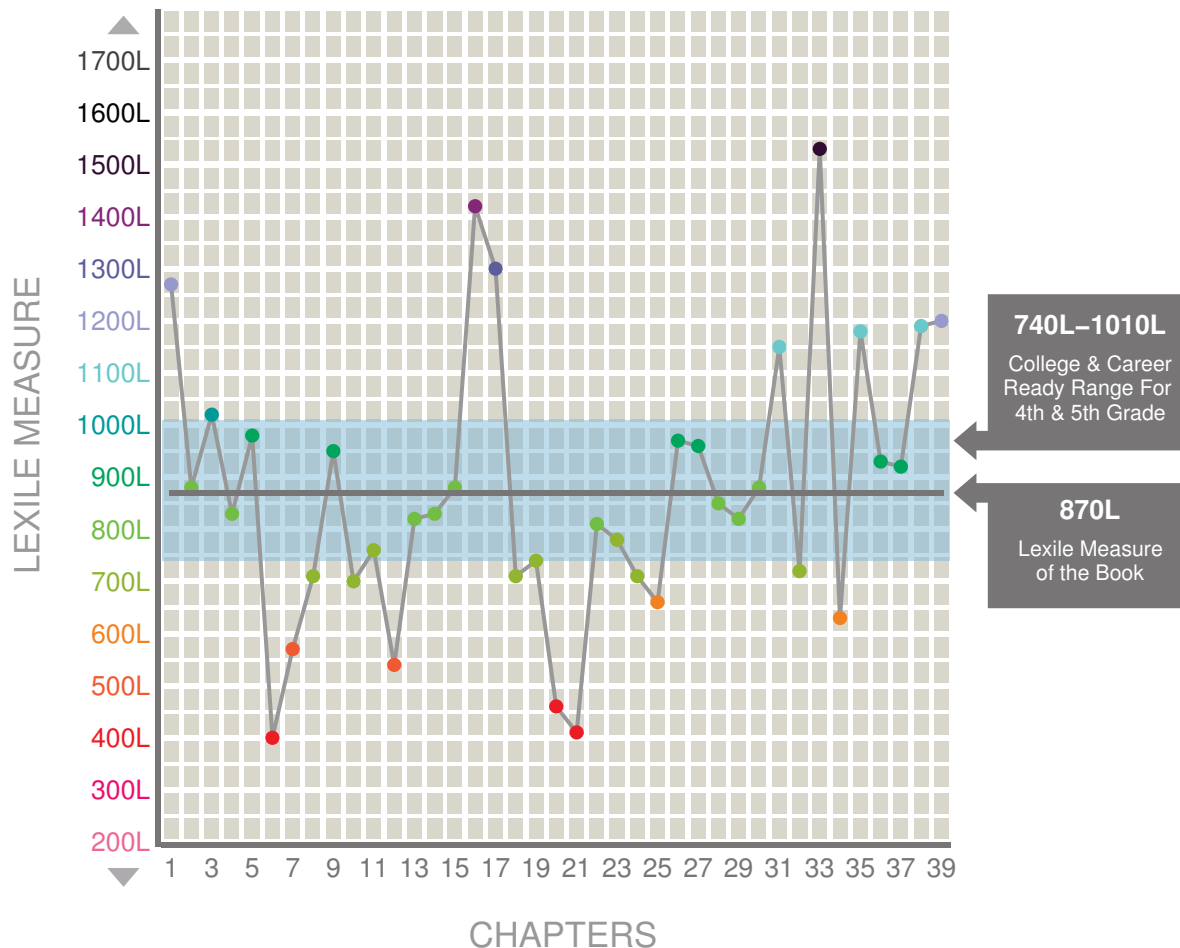

This guide provides the Lexile® measure for every chapter in this book and is intended to help inform instruction. This book's Lexile measure is 870L and is frequently taught in the 4th and 5th grade. Students in these grades should be reading texts that have reading demand of 740L through 1010L to be college and career ready by the end of Grade 12.

Lexile Measure	CHAPTER & DESCRIPTION
1270L	1 James Is Sent To Live With His Aunts
880L	2 James Does His Chores
1020L	3 James Meets An Old Man
830L	4 The Magic Crocodile Tongues
980L	5 James Spills The Tongues
400L	6 The Peach Grows
570L	7 Sponge And Spiker Hatch A Plan
710L	8 The Plan Is A Success
950L	9 James Investigates The Peach
700L	10 James Enters The Pit
760L	11 James Meets The Insects
540L	12 James Learns The Secret
820L	13 The Insects Sleep
830L	14 Cutting The Peach From The Tree
880L	15 The End Of Sponge And Spiker
1420L	16 Floating In The Atlantic Ocean
1300L	17 James And The Insects Emerge
710L	18 Everyone Is Hungry
740L	19 Sharks Appear
460L	20 Spider Makes Silk For Ropes
410L	21 Earthworm Serves As Bait
810L	22 Seagulls Save The Peach
780L	23 Spotted By The <i>Queen Mary</i>
710L	24 The Insects Rejoice
660L	25 Centipede Revels In Being A Pest

**JAMES AND THE  
GIANT PEACH**  
Roald Dahl

**870L**

This guide provides the Lexile® measure for every chapter in this book and is intended to help inform instruction. This book's Lexile measure is 870L and is frequently taught in the 4th and 5th grade. Students in these grades should be reading texts that have reading demand of 740L through 1010L to be college and career ready by the end of Grade 12.