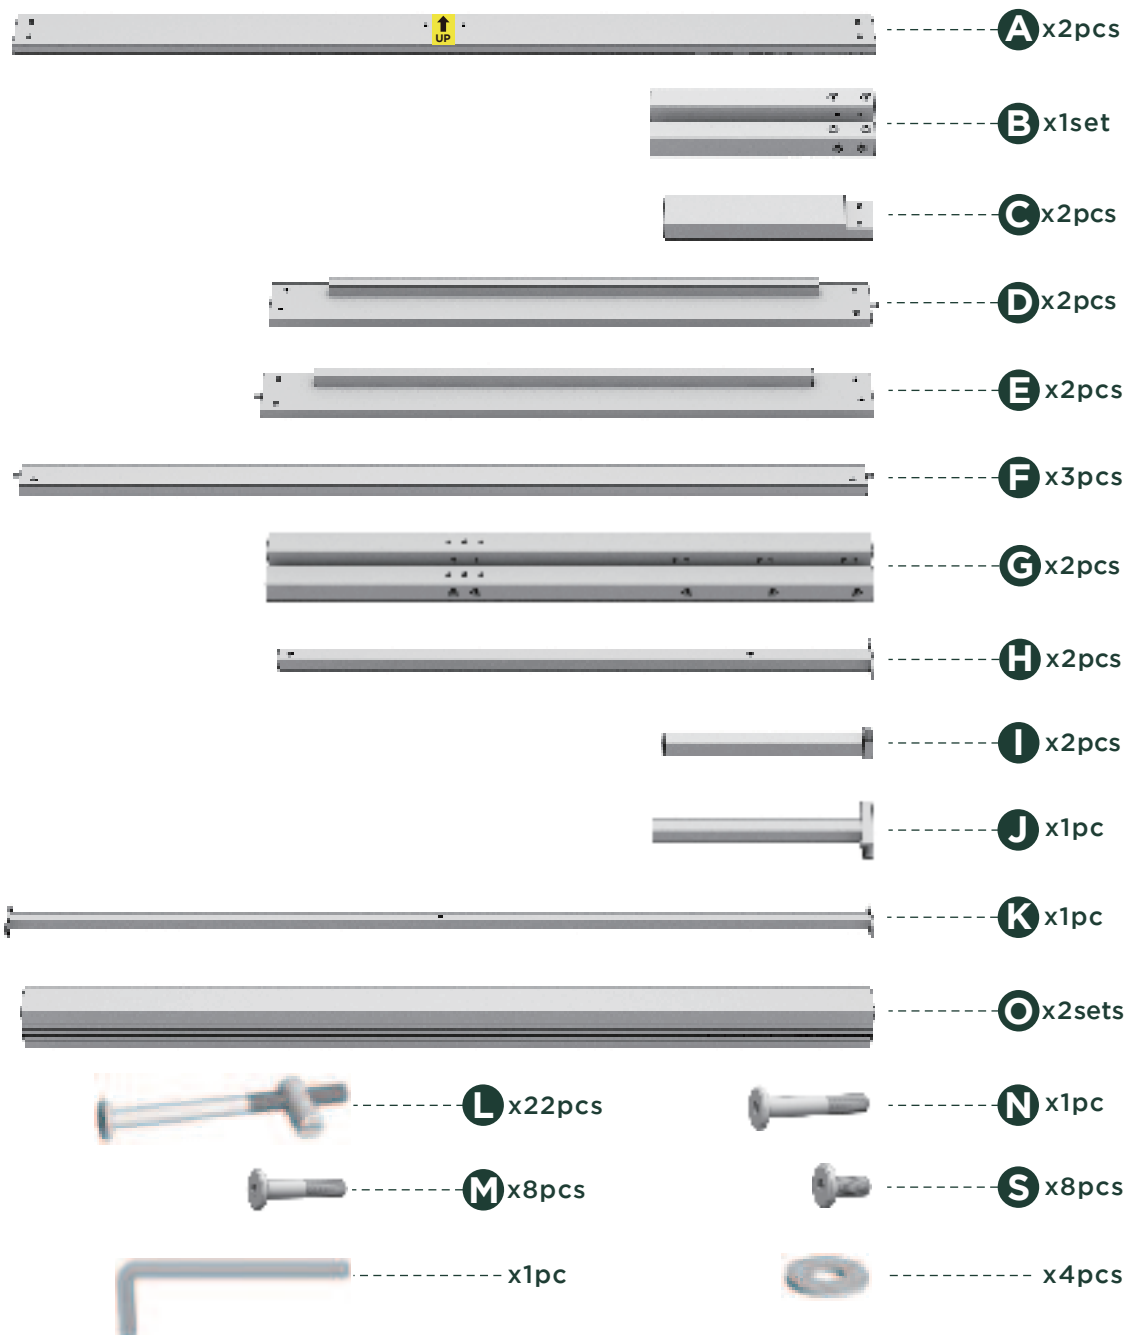

# Easy as 1-2-3 Assembly Instruction

Numbers must Match for Secure Assembly

## ZU-FPBNH1ZC-14-2

### Components

1

2

3

4

5

6

7

8